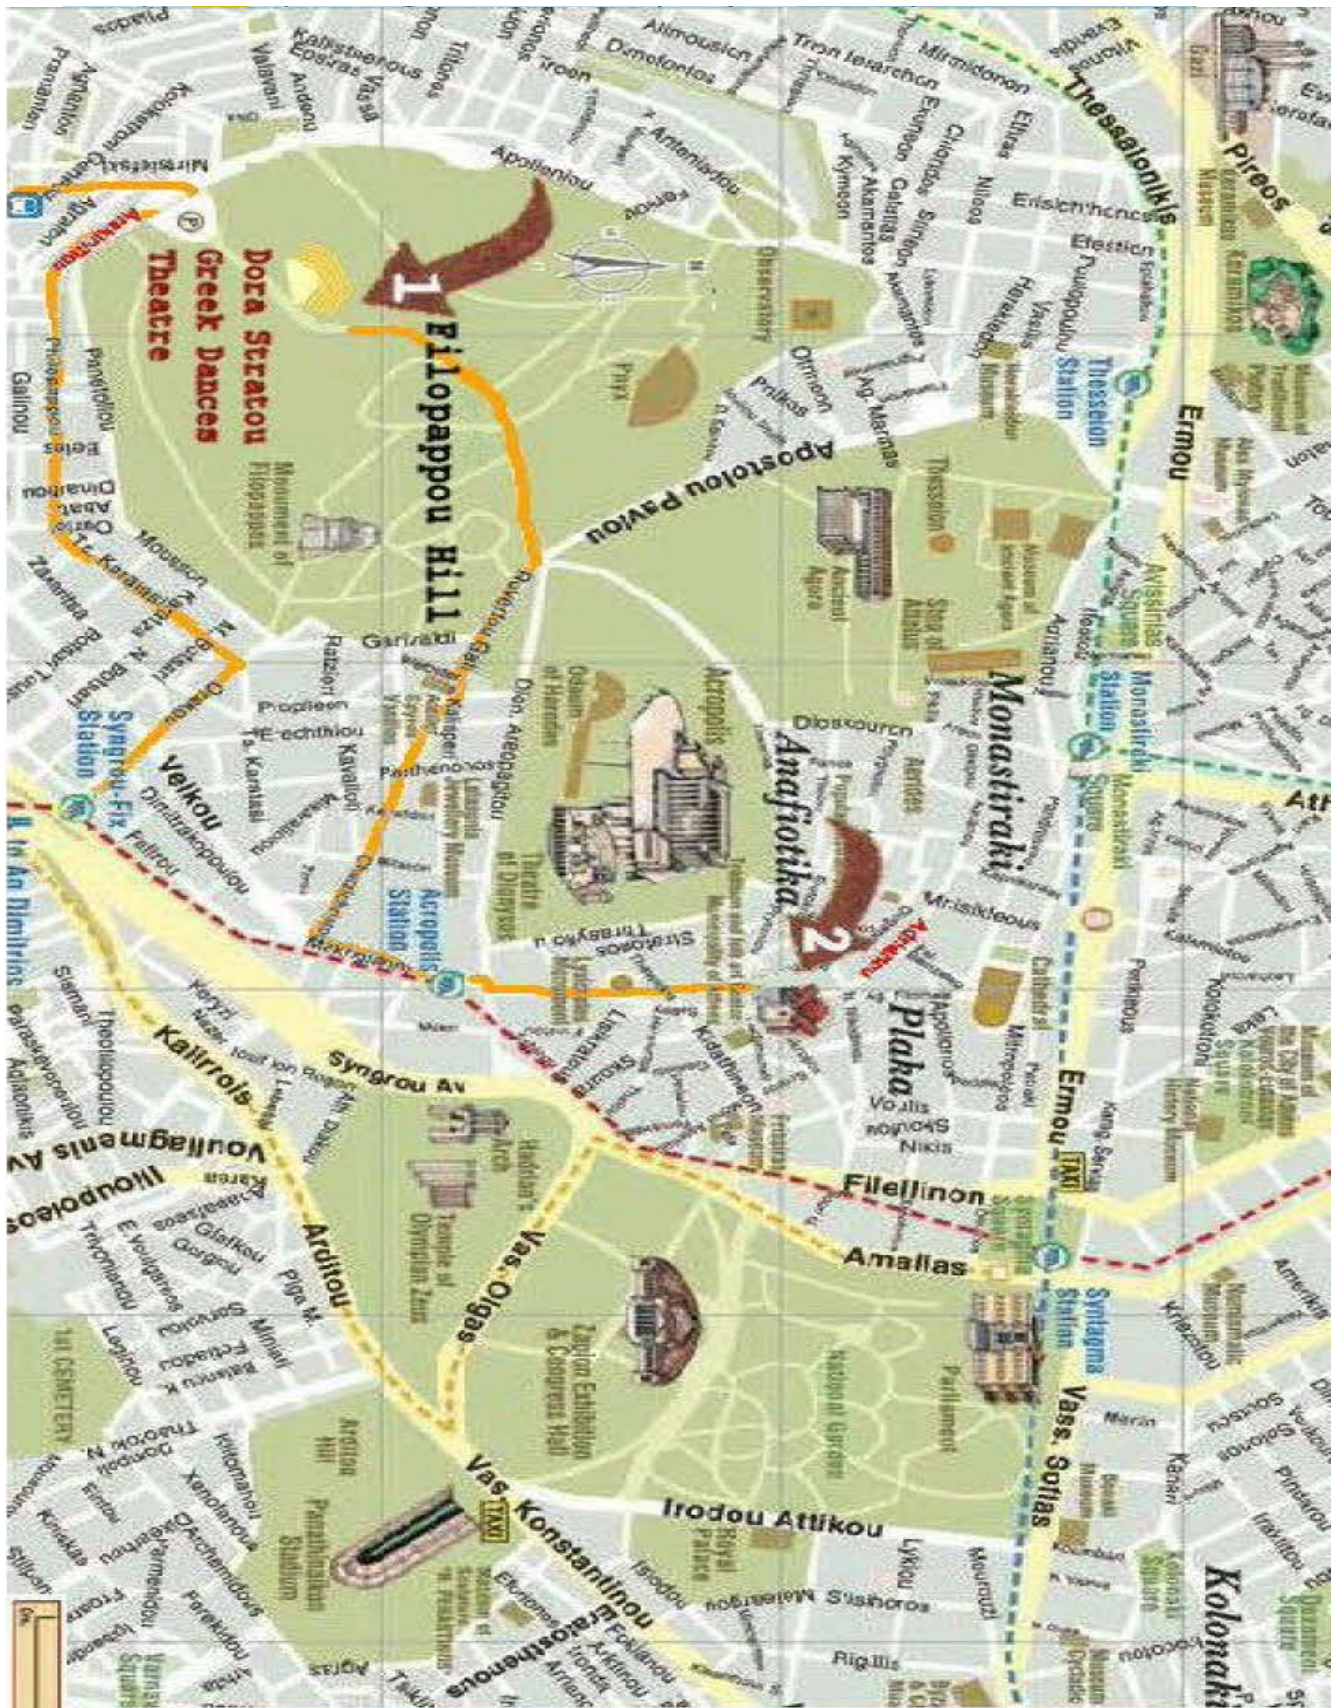

### **Directions**

- From Eugenides Foundation head northeast at Sygrou Av.
- Turn right at Sintagmatarchou Zisimopoulou Str.
- After 3min walk you will see on your left the Bus Stop.
- Take Bus No126 (every 30min) heading to Sygrou Fix.
- After 11 stops you will arrive at SYGROU-FIX Stop.
- Take the Metro line towards Anthoupoli and after 1 stop you step out at "Acropolis" Station.
- Head west on Dionysiou Aeropagitou Str (pedestrian street) and slight left onto Philopappou Hill towards St. Dimitrios Loumbardiaris.
- Approximate walking time from "Acropolis" Station to "Dora Stratou Dance Theatre" is 16min (1.3 km).

### **Metro operating hours:**

Lines 2 and 3 operate daily from 05:30 – 24:00.

Line 1 operates daily from 05:00-00:30.

1. 'Dora Stratou Greek Dances' - Theatre  
Filopappou Hill area, Arakinthou 33
2. 'Dora Stratou Greek Dances' - Office  
Plaka area, Scholiou 8